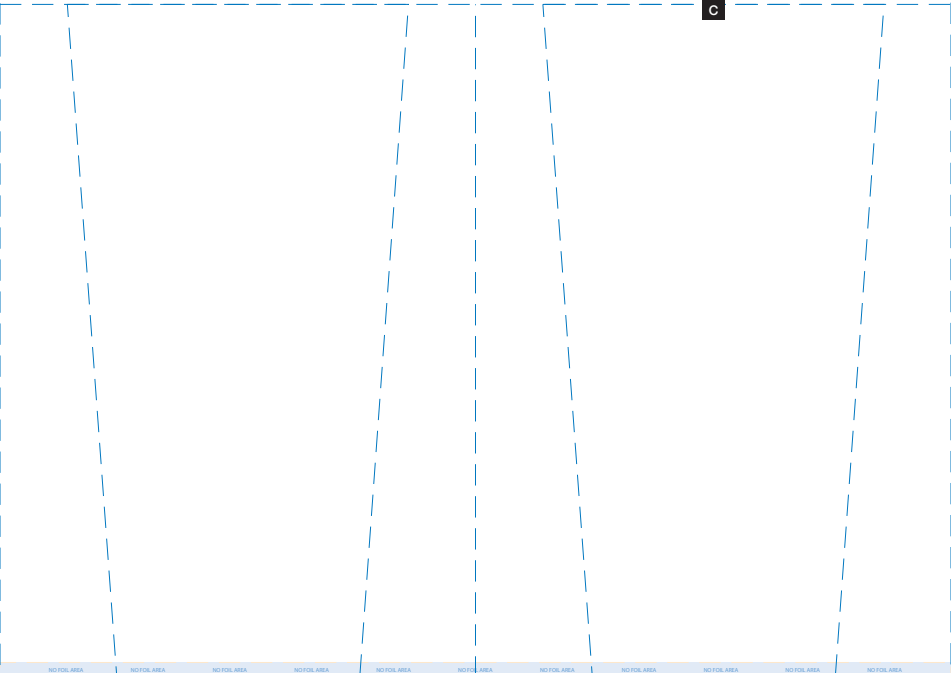

Berry | Astropak **Tube Workmap**
75ml - $\varnothing 40 \times 105 \text{mm}$

FRONT NO PRINT AREA BACK