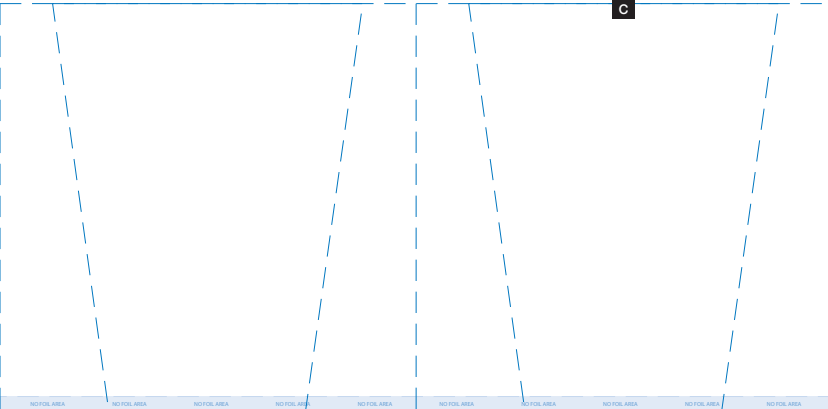

Berry

Astrapak

Tube Workmap
40ml - $\varnothing 35 \times 70 \text{mm}$

NO PRINT AREA

NO FOIL AREA

FRONT

NO PRINT AREA

BACK